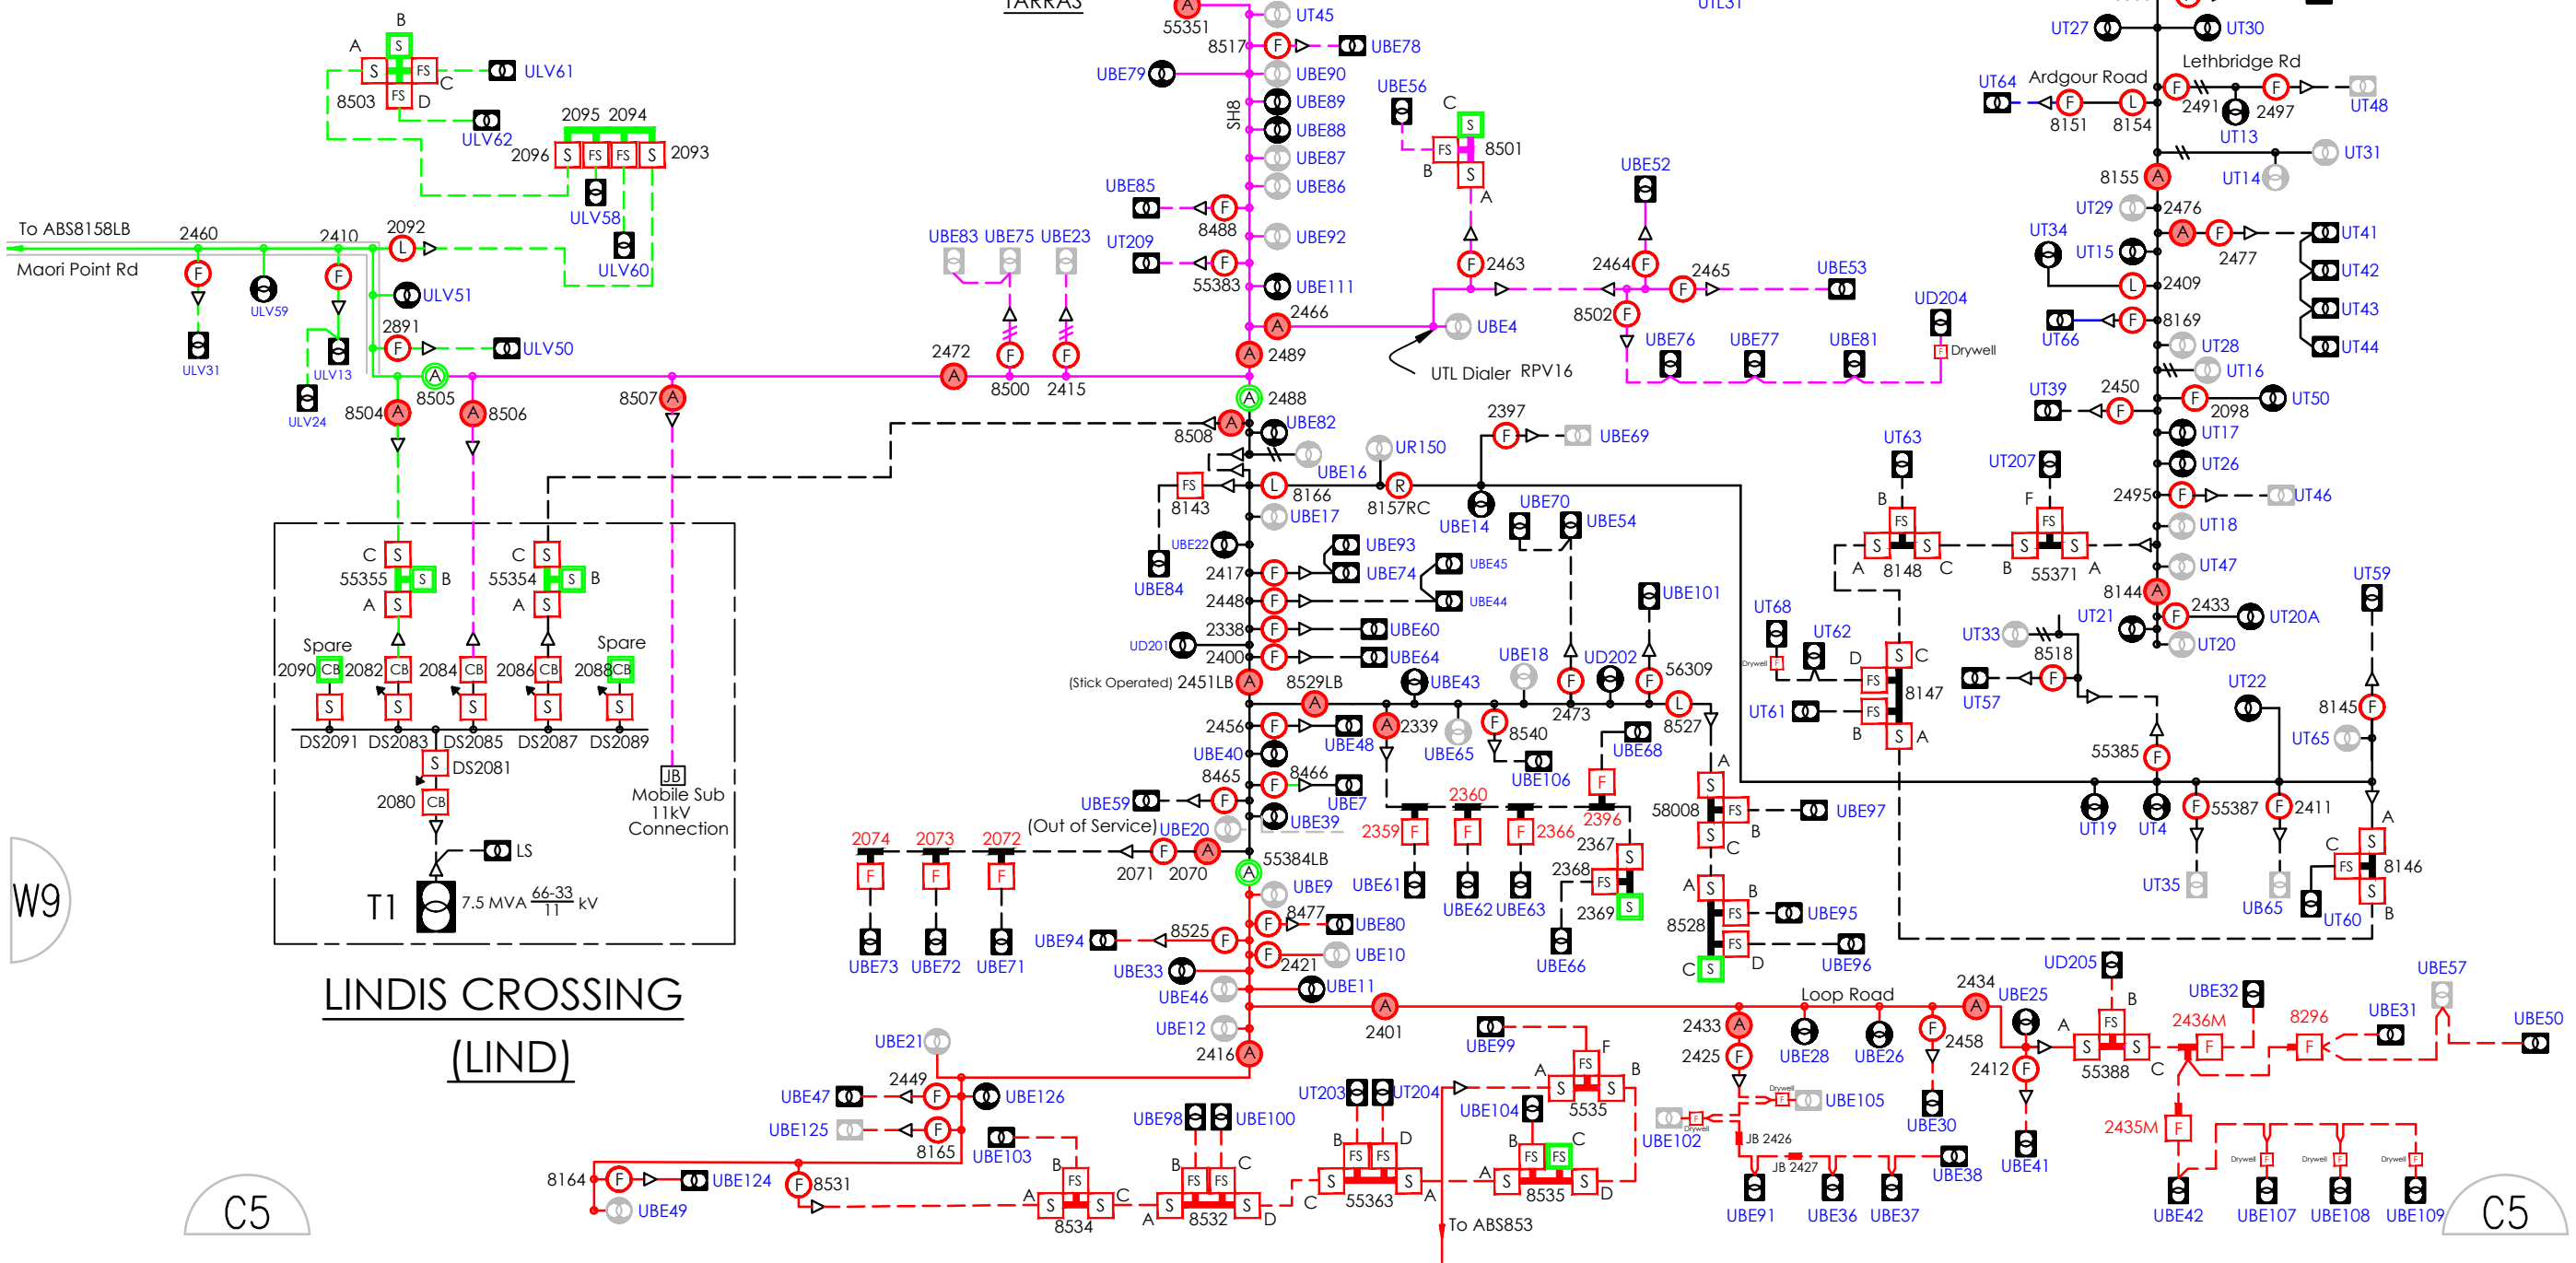

W9

Issue AR
13/05/26
BY CKD APPD
DCH MGB DAT

LINDIS 11kV

To ABS2407

To ABS8158LB
Maori Point Rd

Tarras Regulators
Set regulators to neutral (zero tap)
before closing switch 8160LB

Set Tarras regulators to neutral (zero tap)
before closing switch 8160LB

W9

LINDIS CROSSING (LIND)

C5

C5

To ABS853